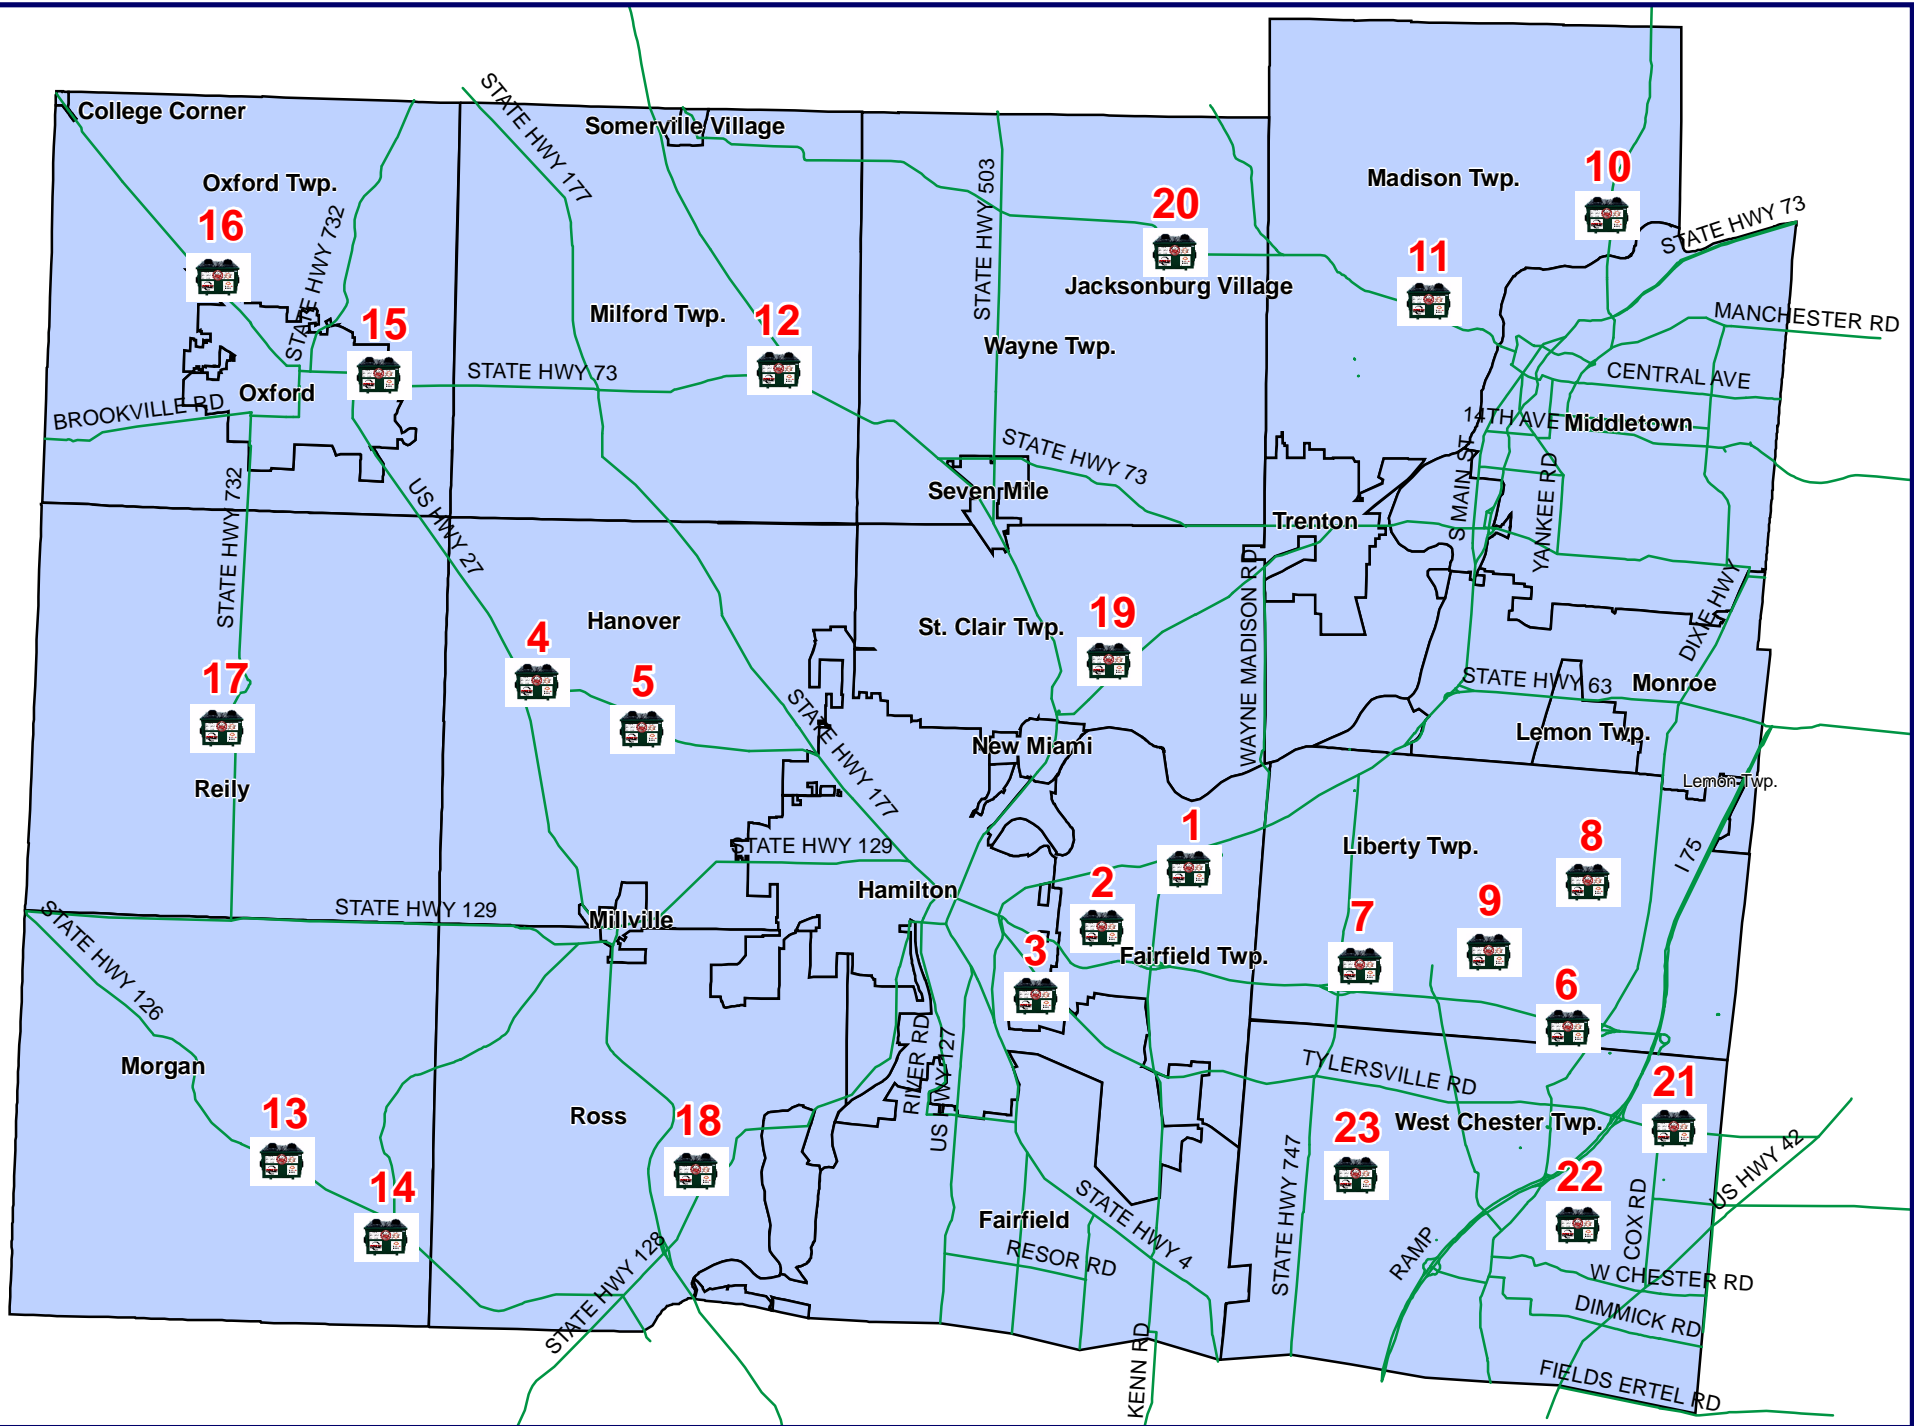

1 inch equals 15,000 feet

Butler County, Ohio