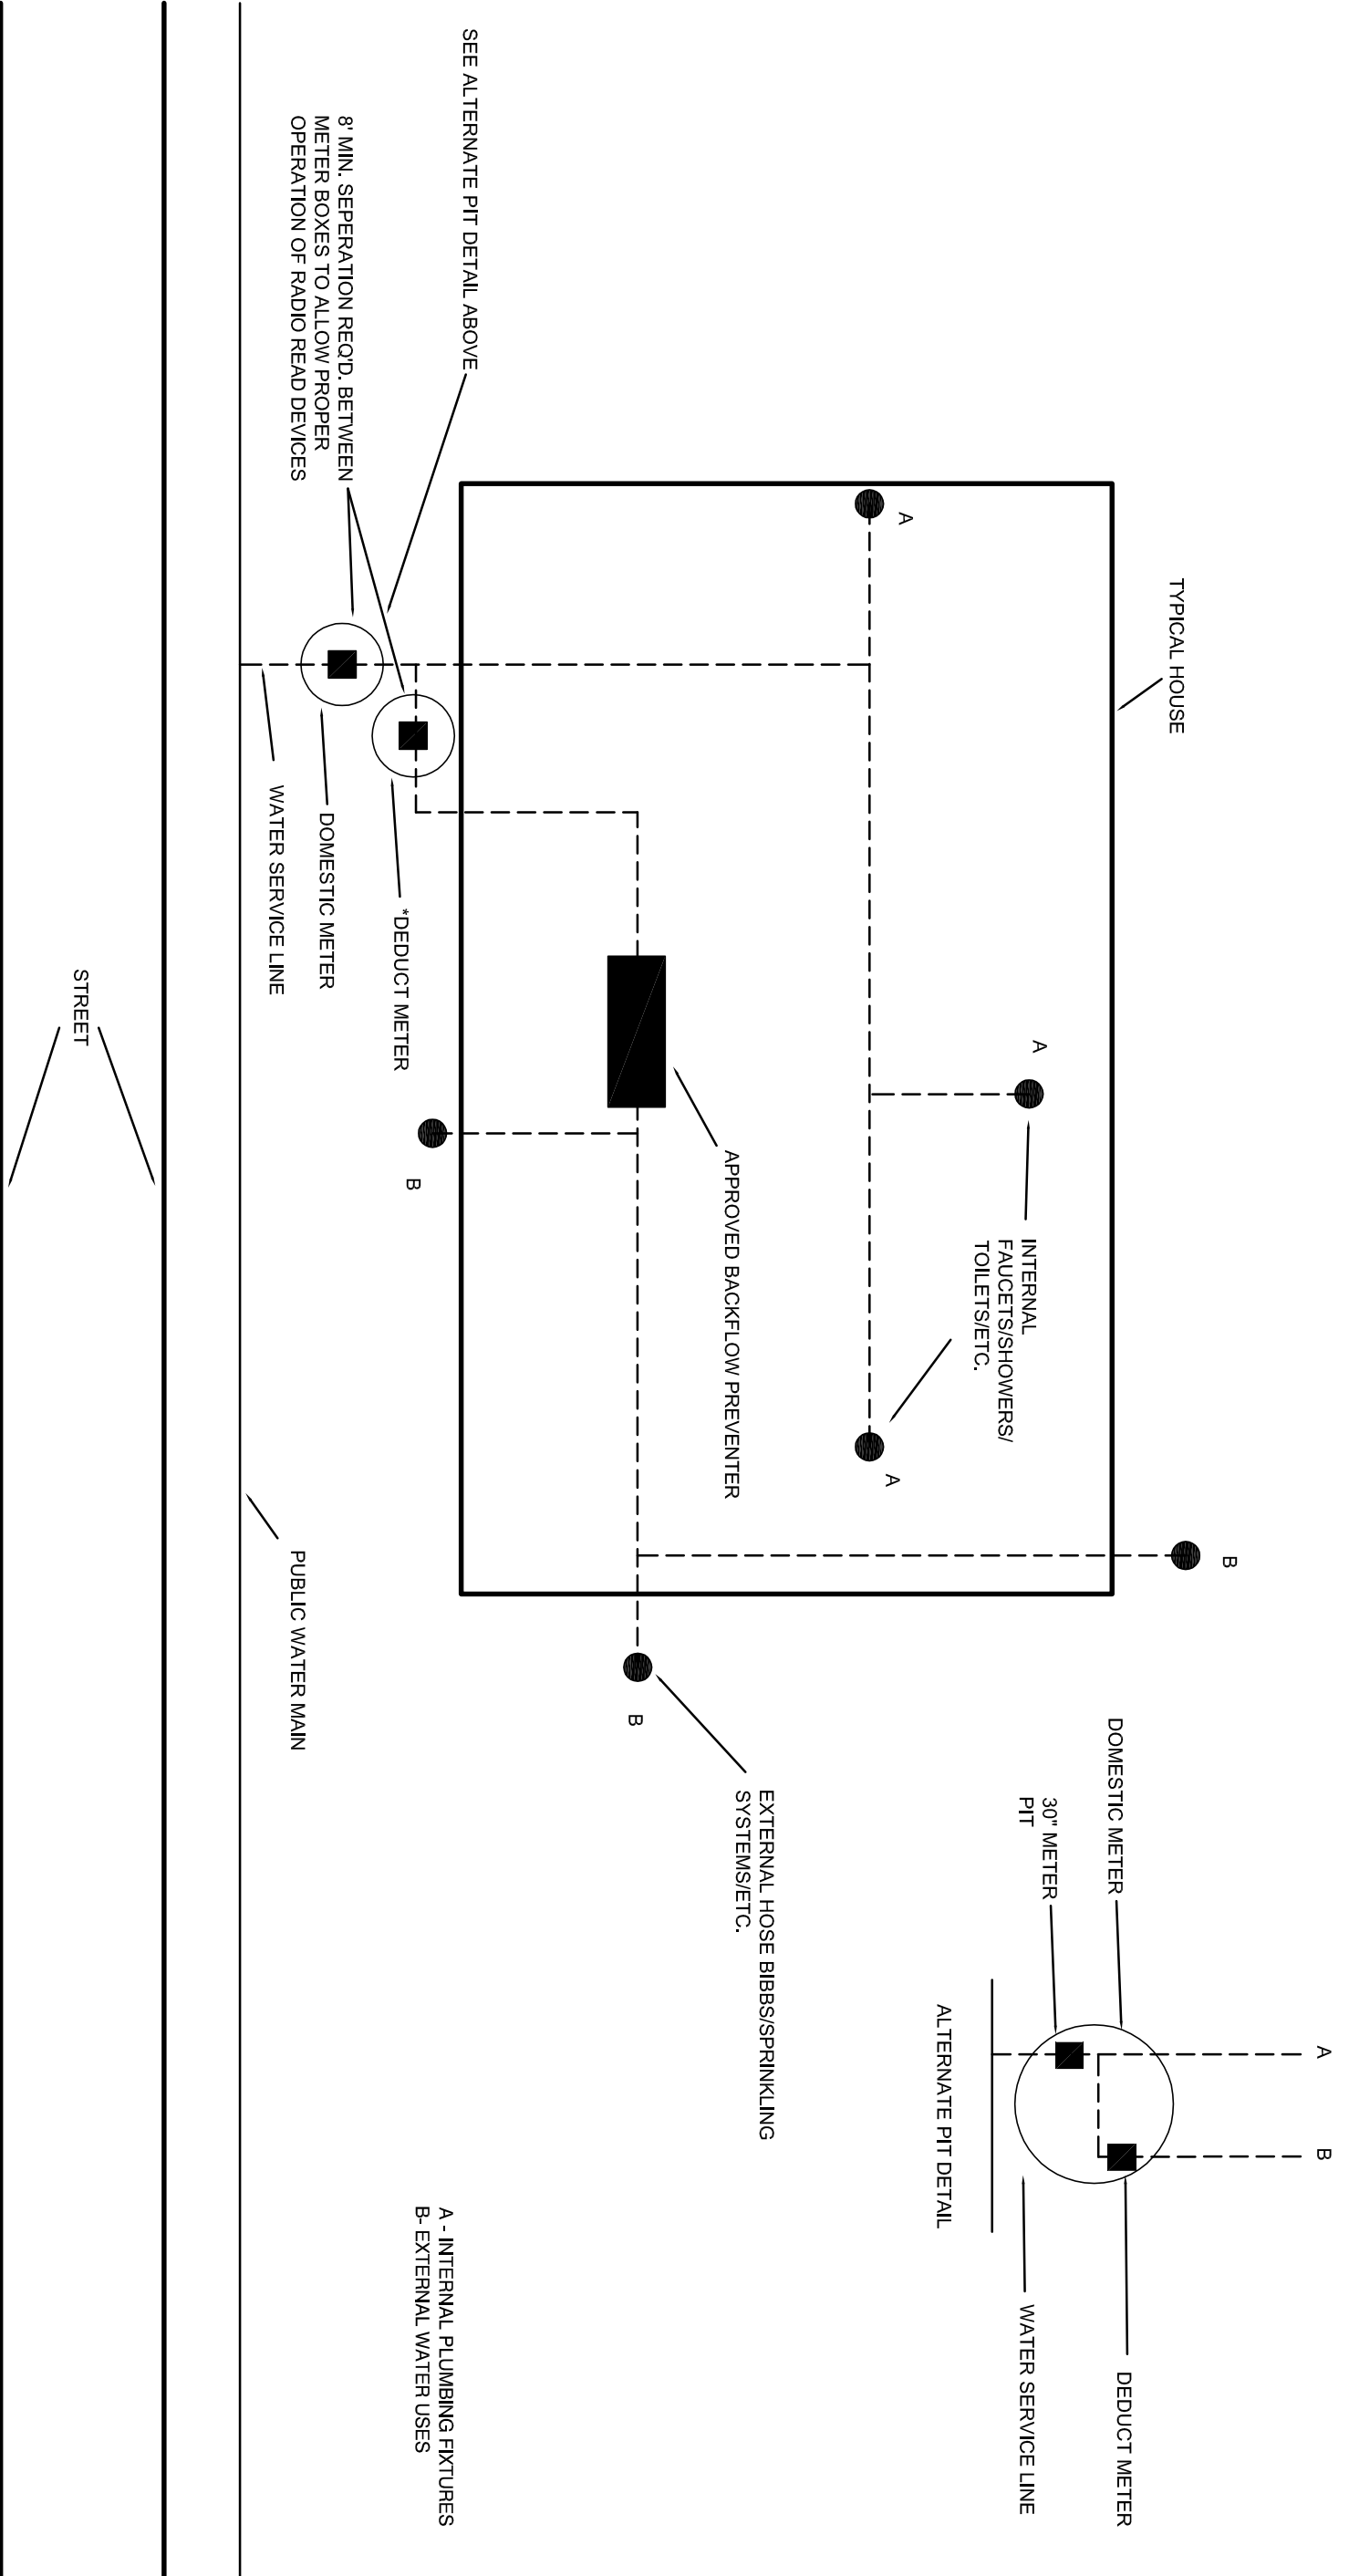

OUTSIDE DEDUCT METER

OUTSIDE DEDUCT METER

BUTLER COUNTY DEPARTMENT OF ENVIRONMENTAL SERVICES

130 HIGH STREET
 HAMILTON, OH 45011
 TELEPHONE: 513-887-3066
 FAX: 513-887-3777